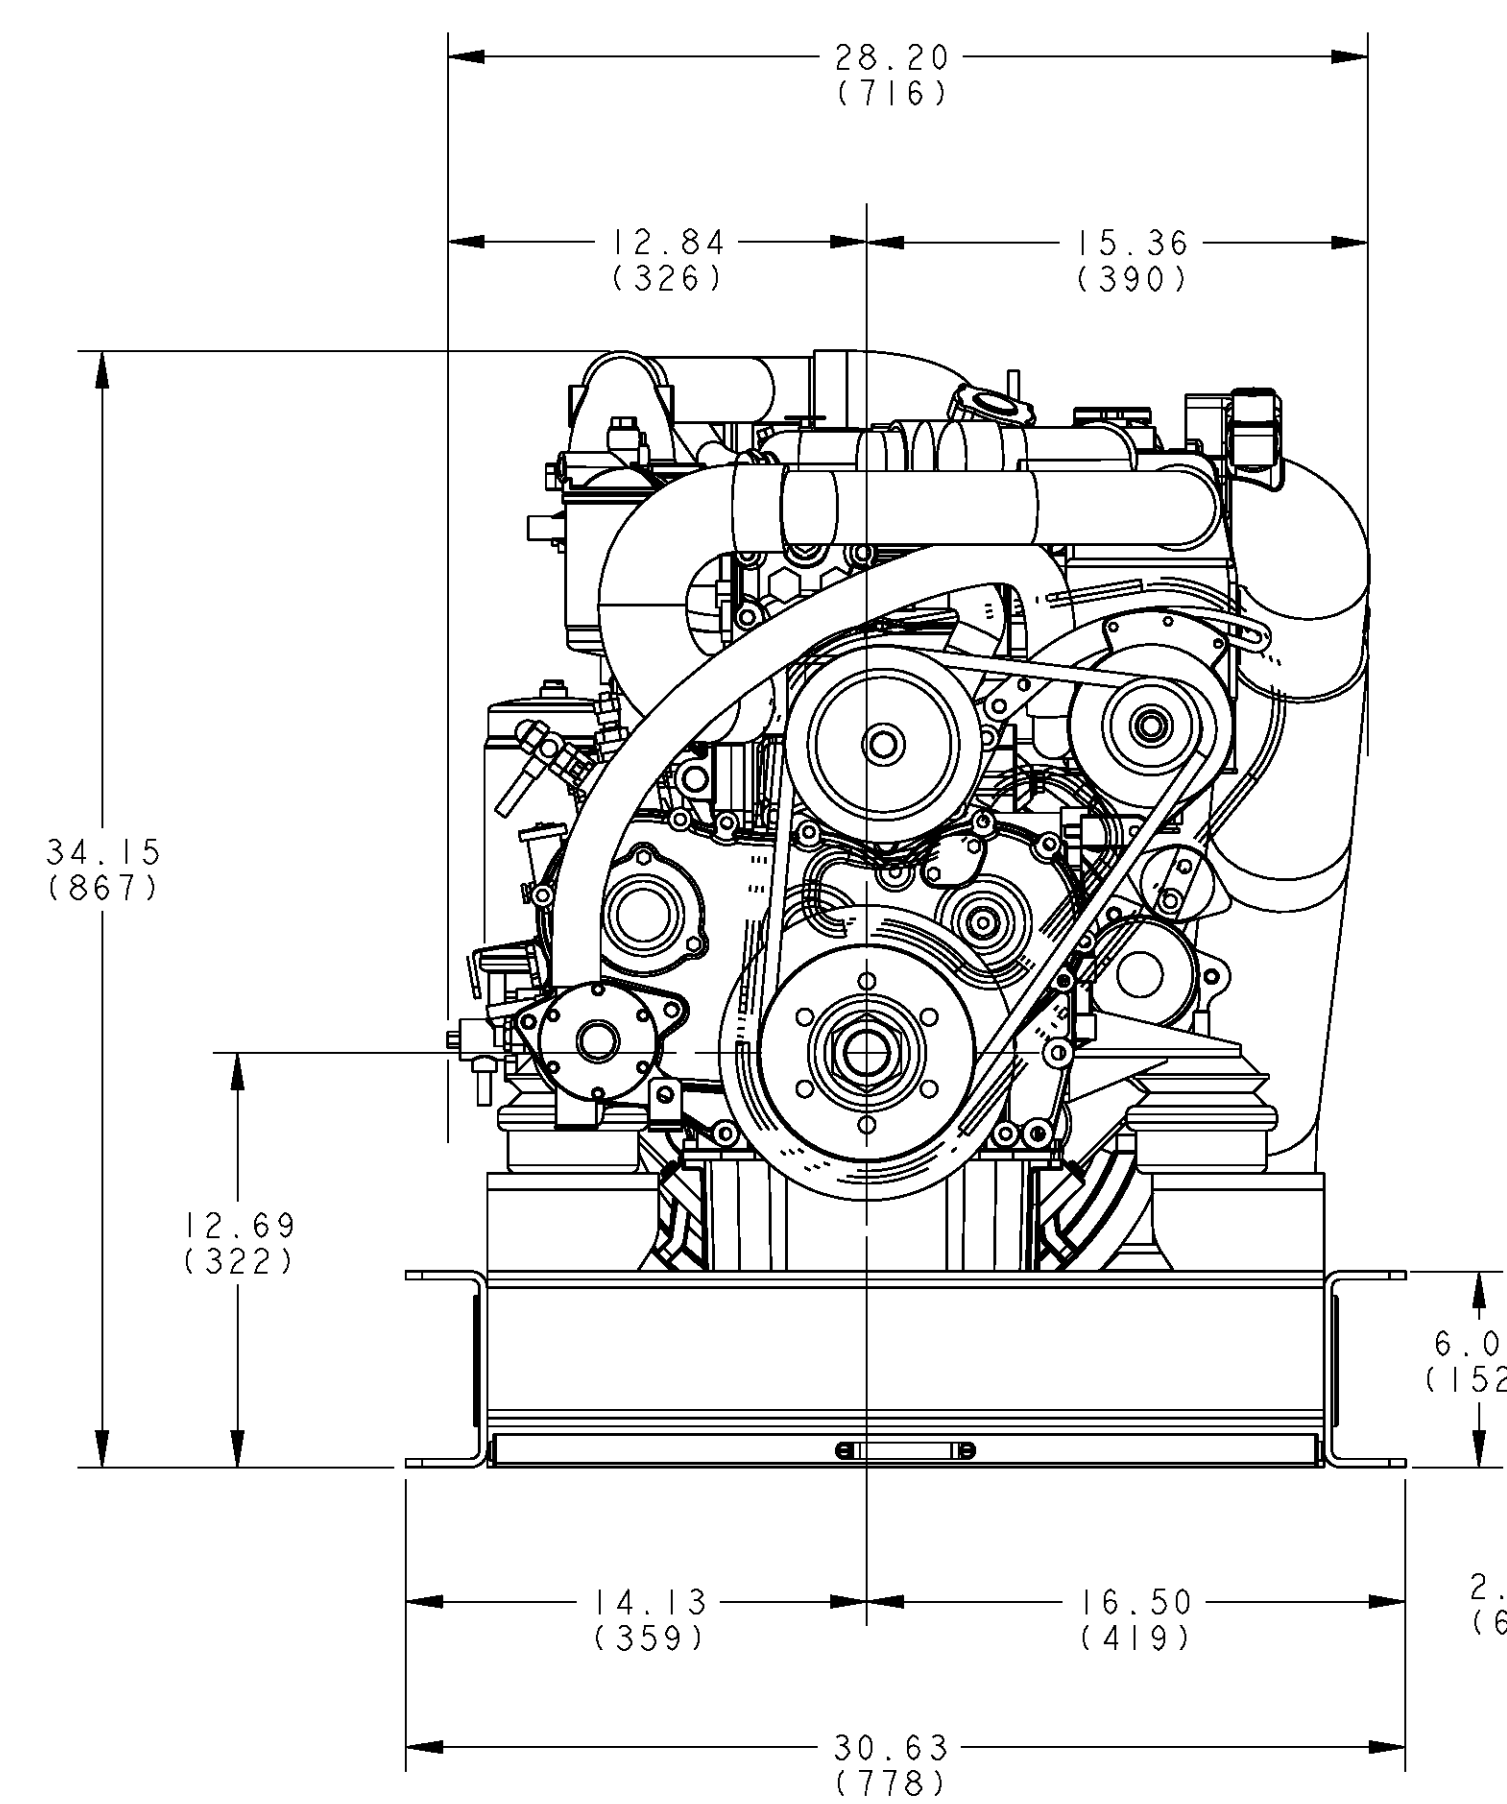

AIR FILTER

MODEL WITH 50 AMP ALTERNATOR

TOLERANCES (UNLESS OTHERWISE NOTED)		WESTERBEKE CORPORATION AVON MA. 02322			
INCHES .XX XXX CAST ANGLES FINISH	MILLIMETERS X X X X X	TITLE INSTALLATION DRAWING 60 BEDA 6112, 70-95 BEDA 6312			
DIMENSIONS INCHES MILLIMETERS (WHEN APPLICABLE)		SCALE 0.170	SIZE DRAWING NUMBER E 52578	REV. -	