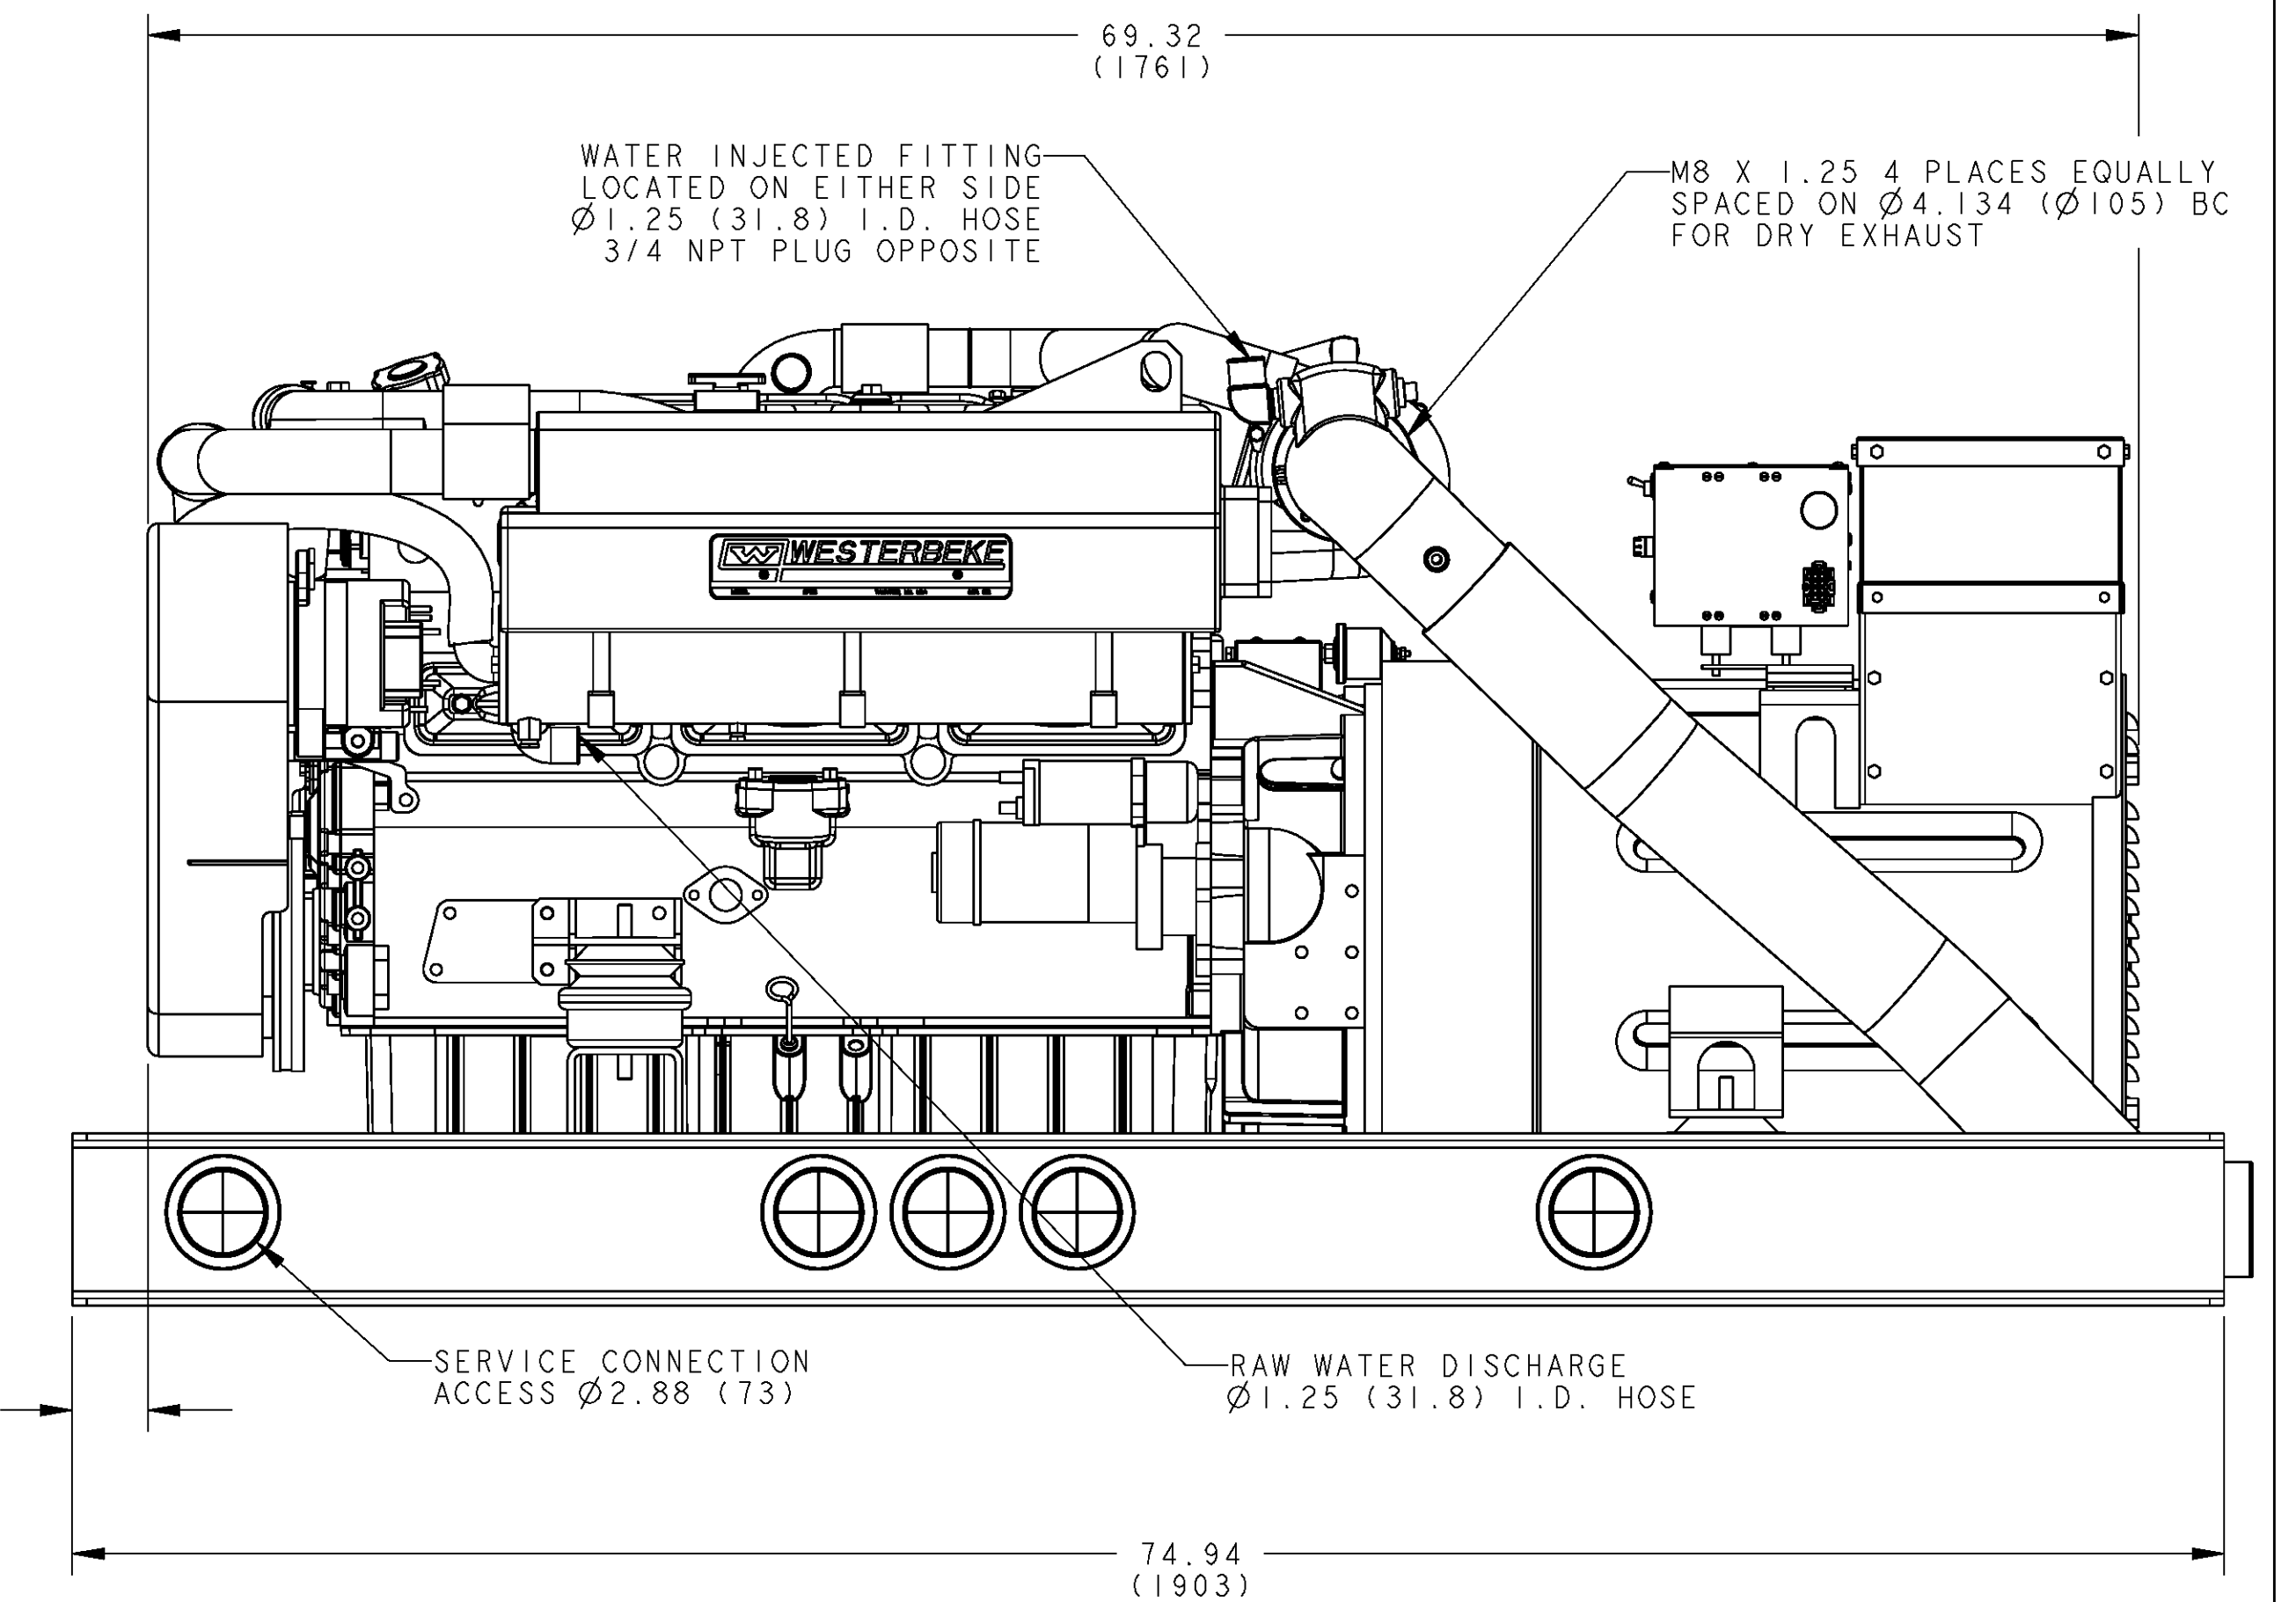

AIR FILTER

MODEL WITH 50 AMP ALTERNATOR

TOLERANCES (UNLESS OTHERWISE NOTED)		WESTERBEKE CORPORATION AVON MA. 02322			
INCHES .XX XXX CAST ANGLES FINISH	MILLIMETERS X X X X X	TITLE INSTALLATION DRAWING 60 BEDA 6112, 70-95 BEDA 6312			
DIMENSIONS INCHES MILLIMETERS (WHEN APPLICABLE)		SCALE 0.170	SIZE DRAWING NUMBER E 52578	REV. -	