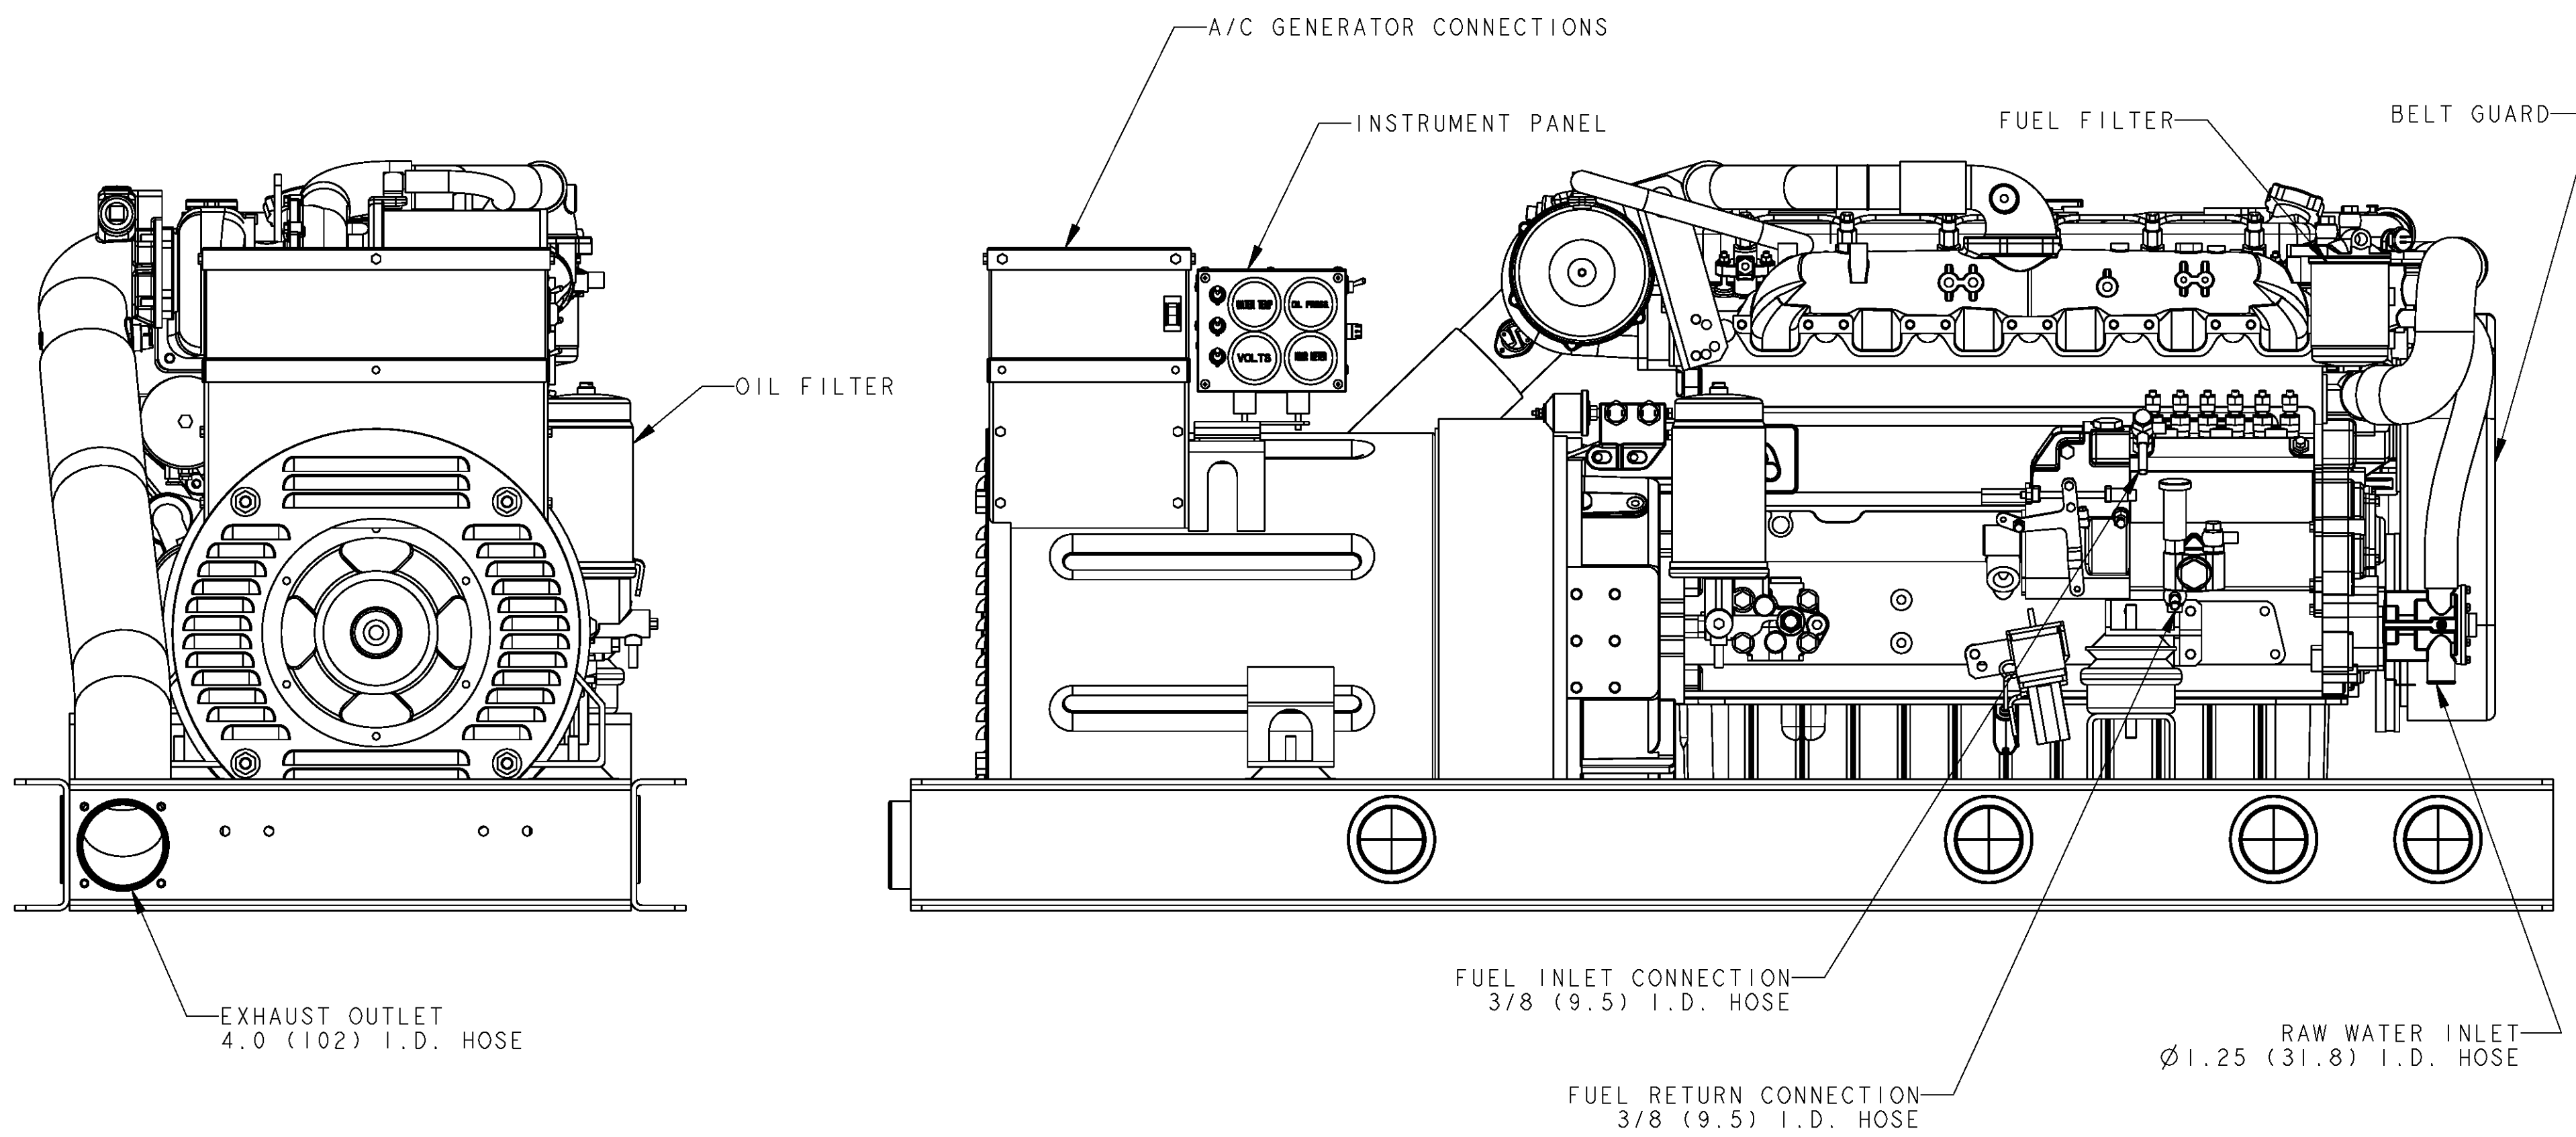

AIR FILTER

MODEL WITH 50 AMP ALTERNATOR

TOLERANCES (UNLESS OTHERWISE NOTED)		WESTERBEKE CORPORATION AVON MA. 02322			
INCHES .XX XXX CAST ANGLES FINISH	MILLIMETERS X X X X X	TITLE INSTALLATION DRAWING 60 BEDA 6112, 70-95 BEDA 6312			
DIMENSIONS INCHES MILLIMETERS (WHEN APPLICABLE)		SCALE 0.170	SIZE DRAWING NUMBER E 52578	REV. -	