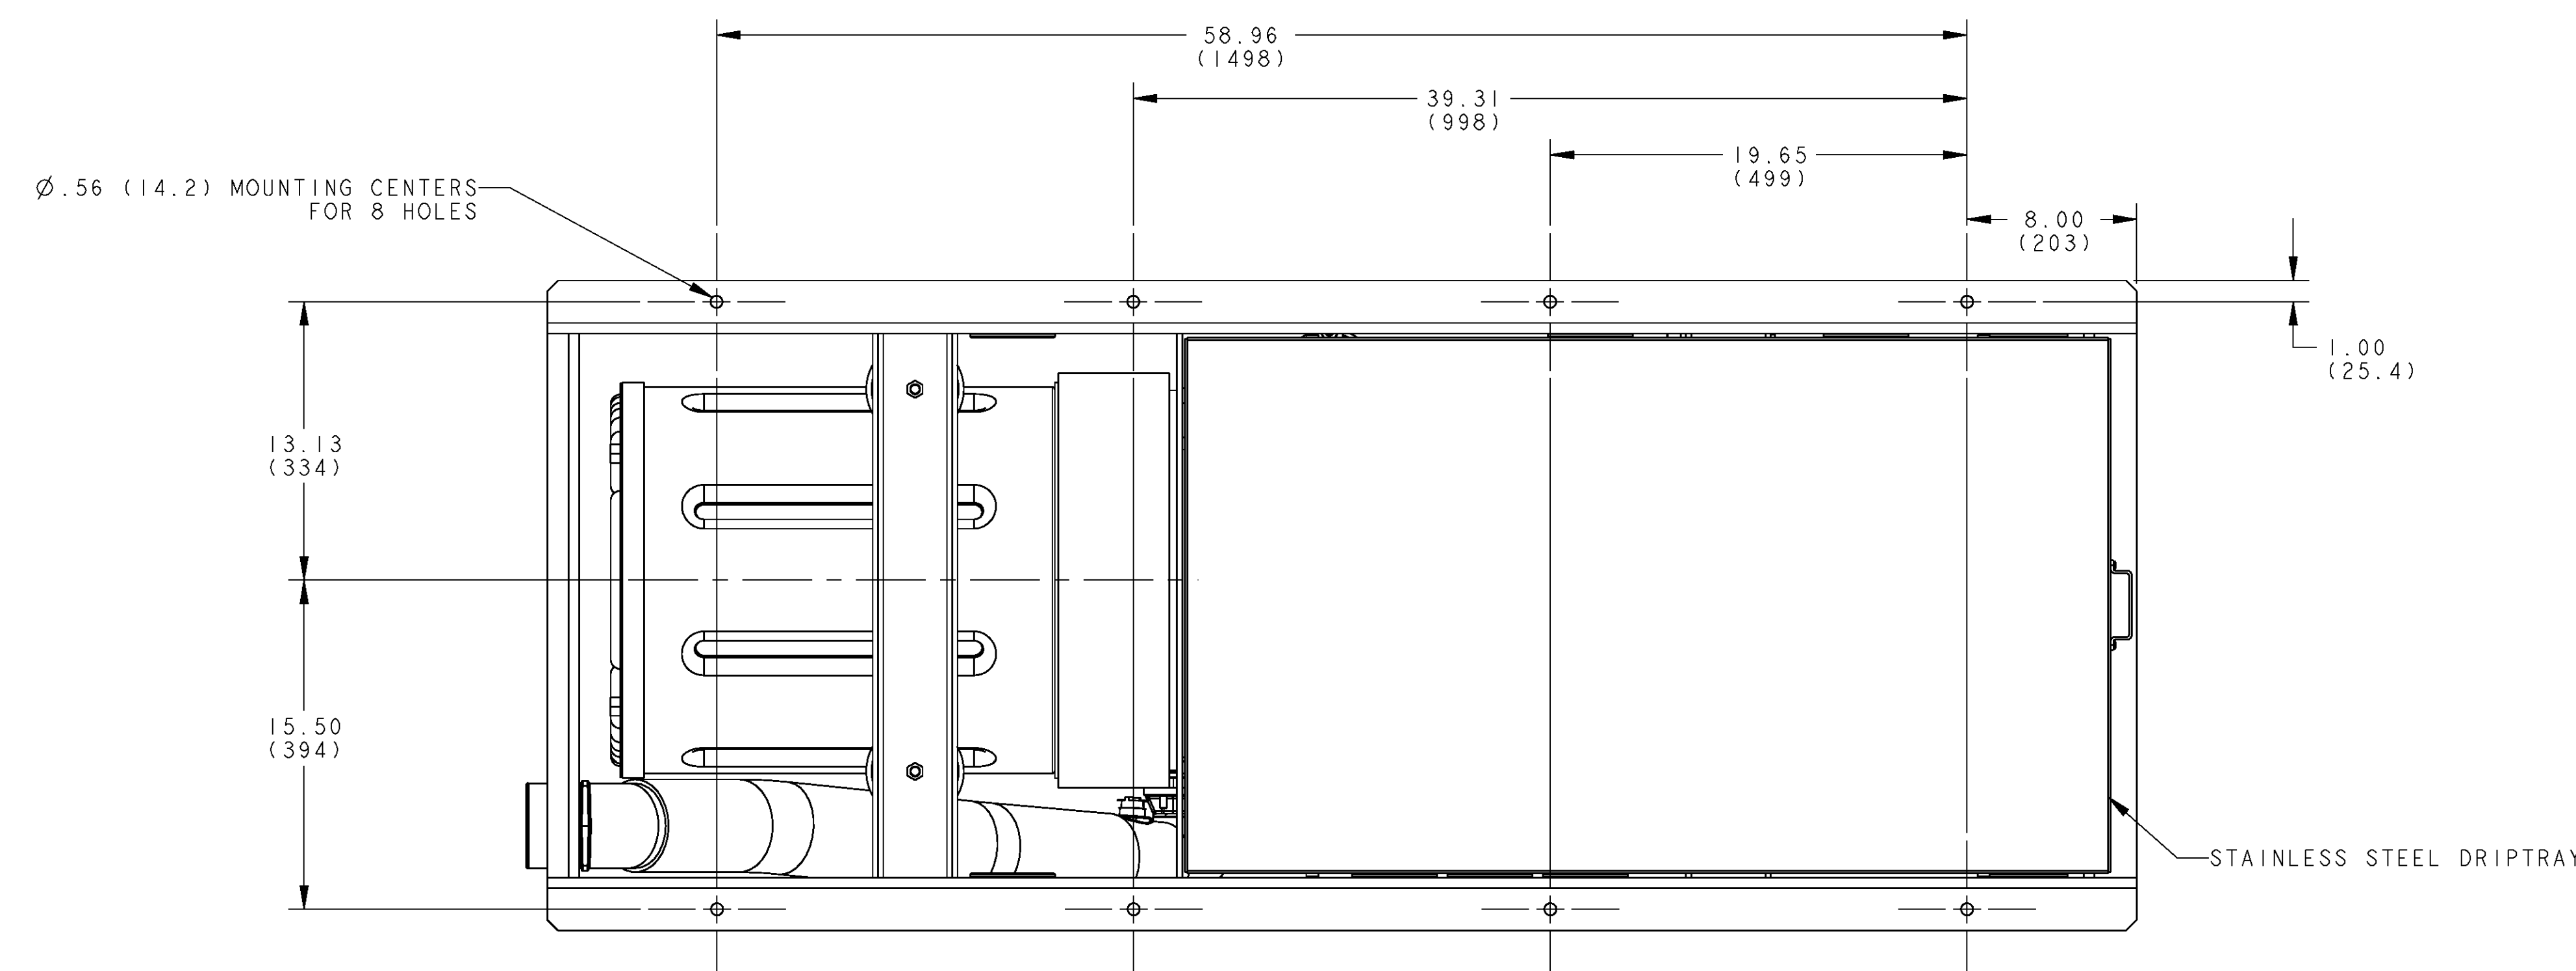

AIR FILTER

MODEL WITH 50 AMP ALTERNATOR

TOLERANCES (UNLESS OTHERWISE NOTED)		WESTERBEKE CORPORATION AVON MA. 02322			
INCHES .XX XXX CAST ANGLES FINISH	MILLIMETERS X X X X X	TITLE INSTALLATION DRAWING 60 BEDA 6112, 70-95 BEDA 6312			
DIMENSIONS INCHES MILLIMETERS (WHEN APPLICABLE)		SCALE 0.170	SIZE DRAWING NUMBER E 52578	REV. -	